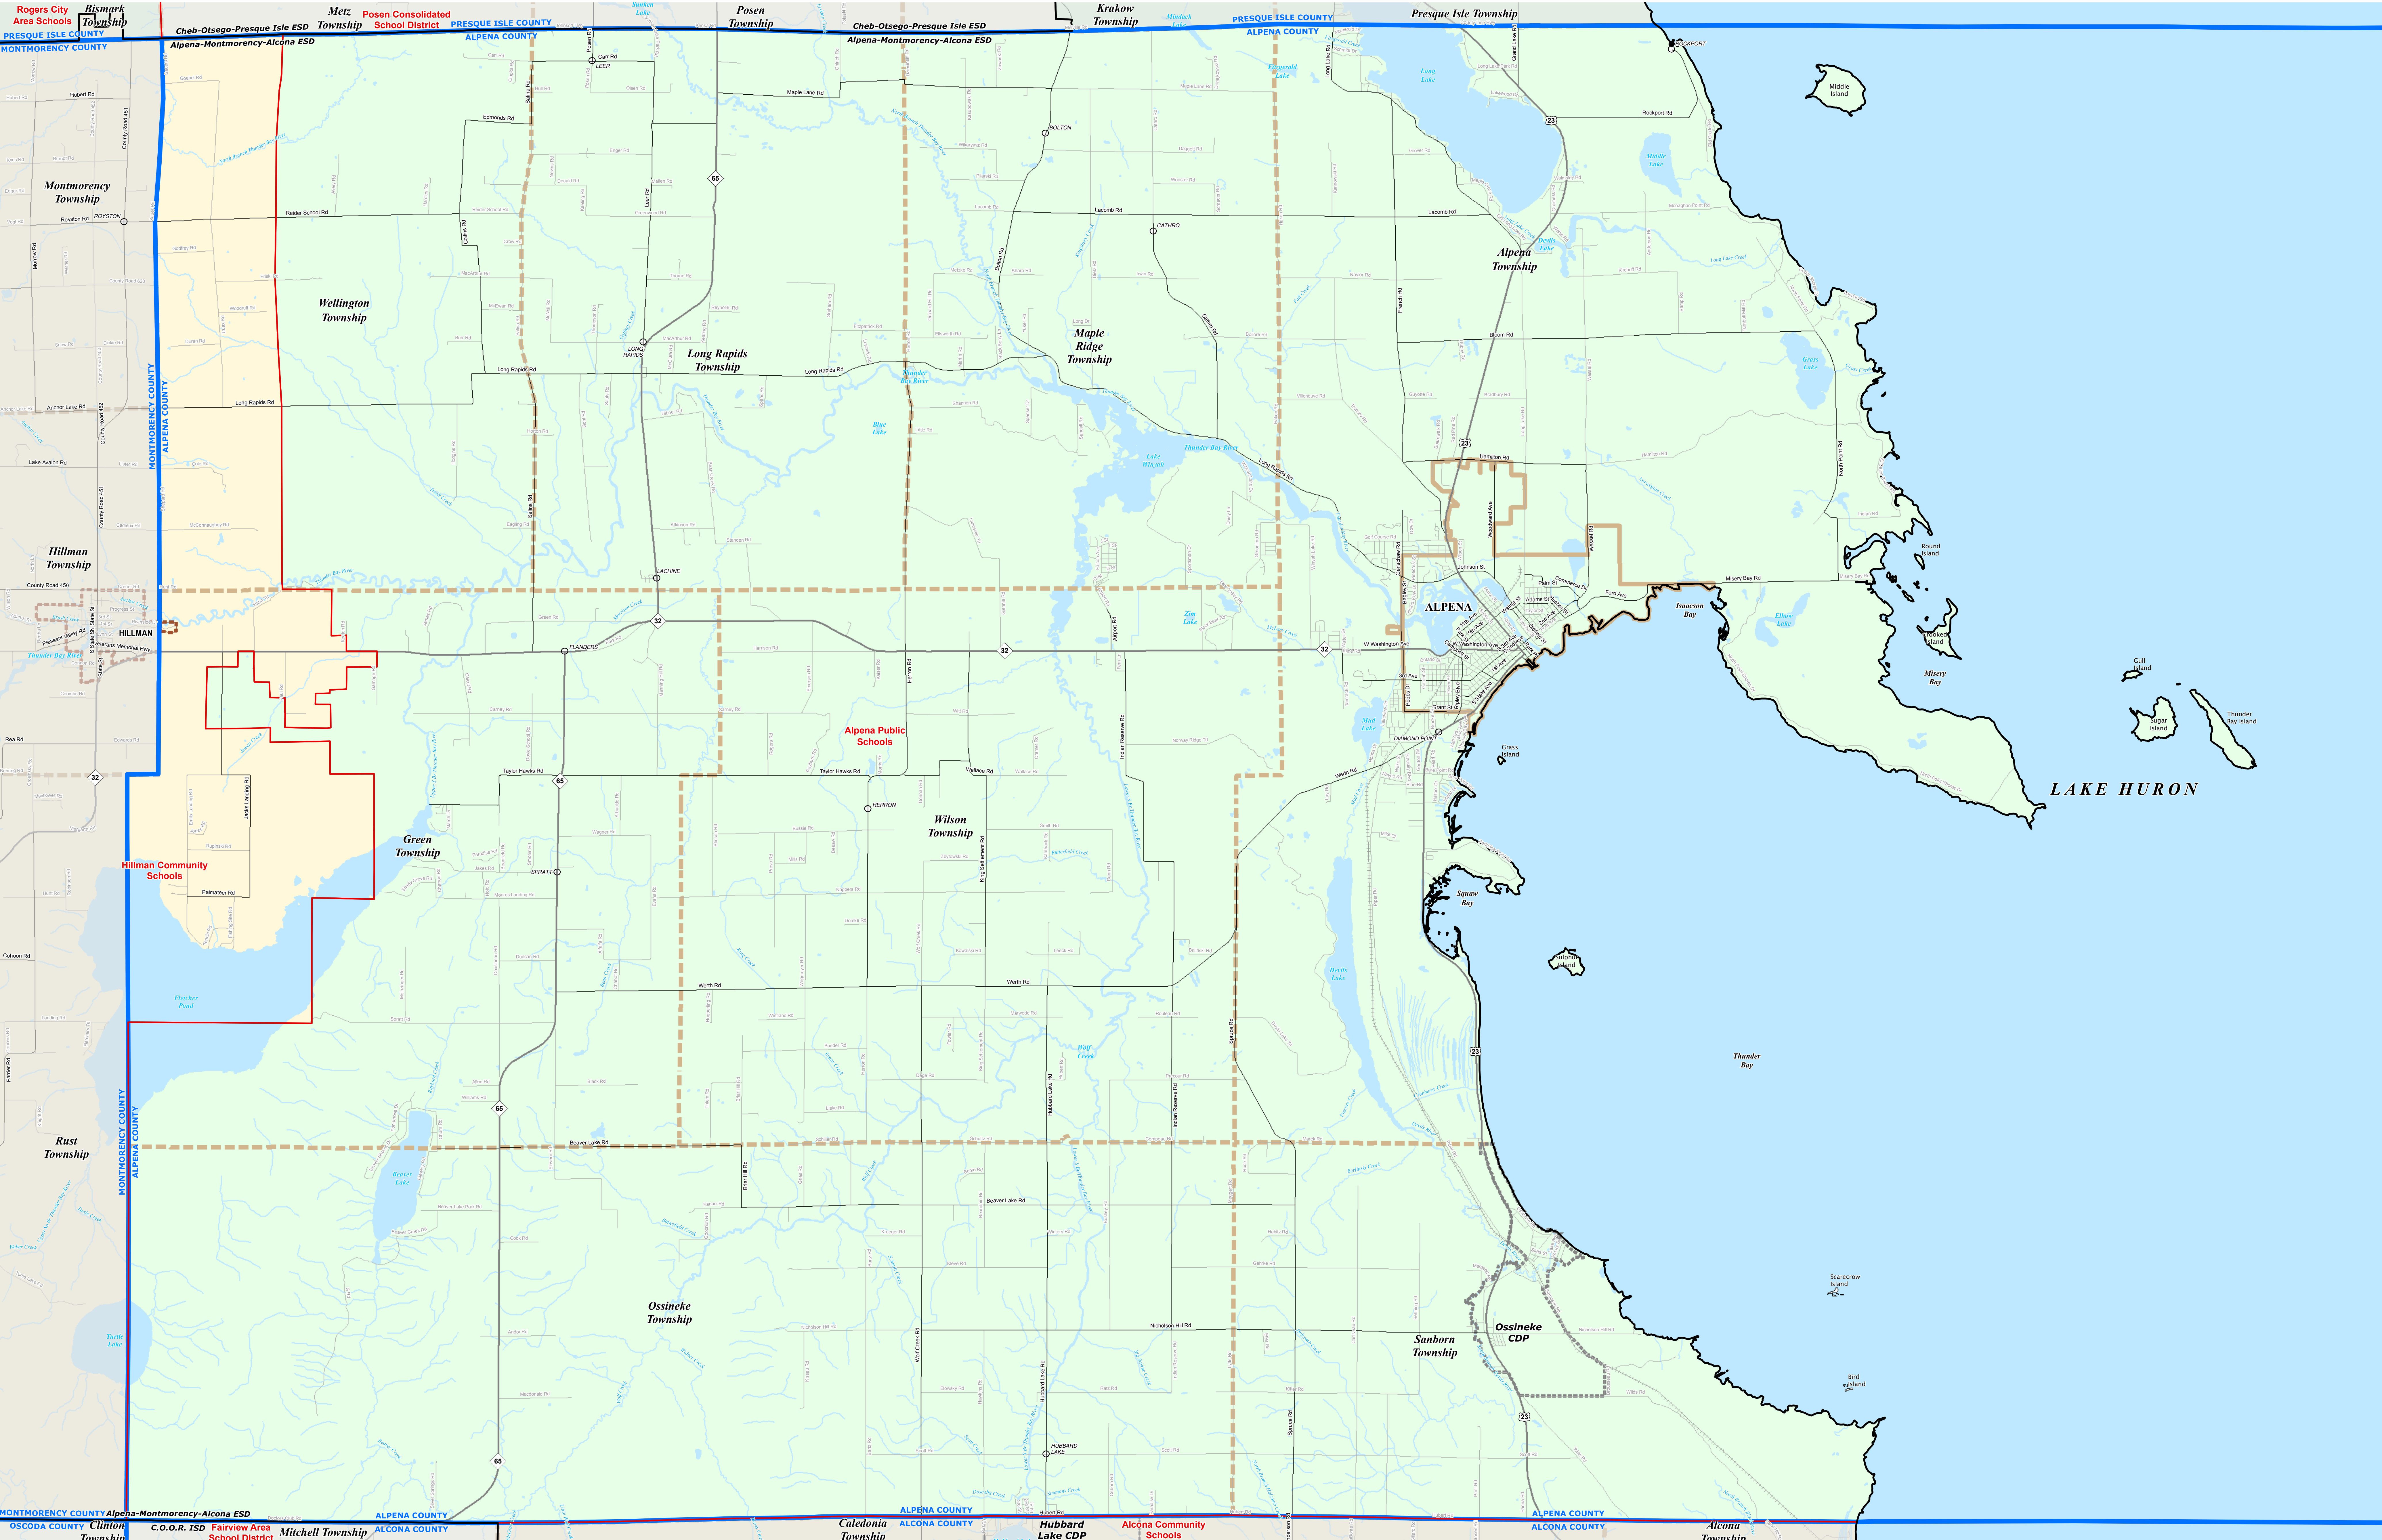

ALPENA COUNTY SCHOOL DISTRICTS

0 1 2 Miles

11/15/13

Legend

Source: Michigan Geographic Framework, v13a